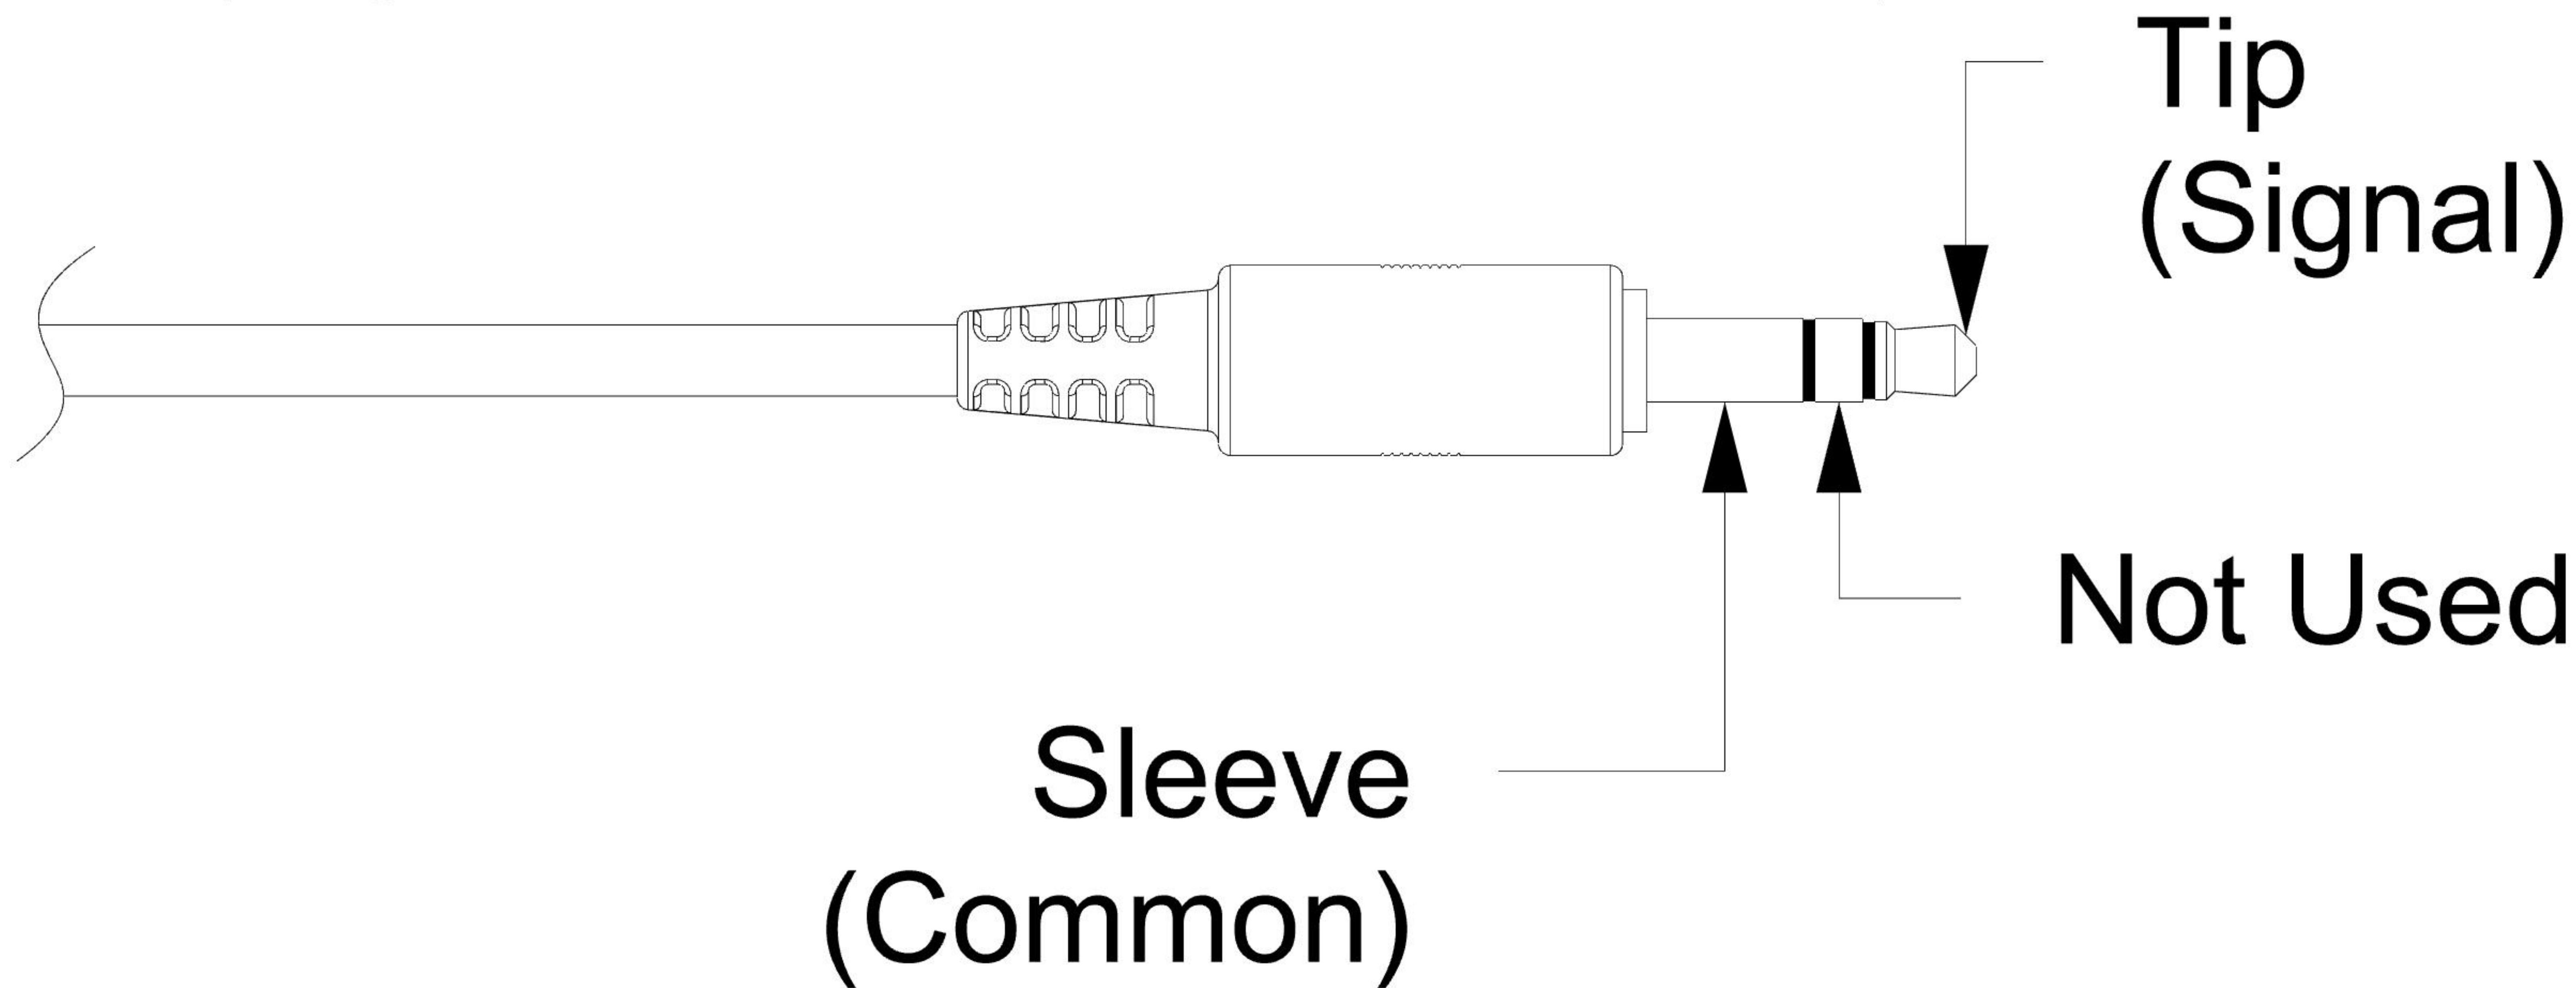

Use a small 1/2" wide strip of 220 grit sandpaper or Paper Nail File.
Close Contacts gently and Pull Sandpaper Through
Flip Paper Over And Repeat

**All Rights Reserved
2022 CW Morse LLC
cwmorse.us**

STRAIGHT KEY SIGNAL DIAGRAM

(Using A Standard 3.5mm TRS Aux Cable in Mono Mode)

STRAIGHT KEY SIGNAL DIAGRAM

(Using A Standard 3.5mm TS Mono Aux Cable)