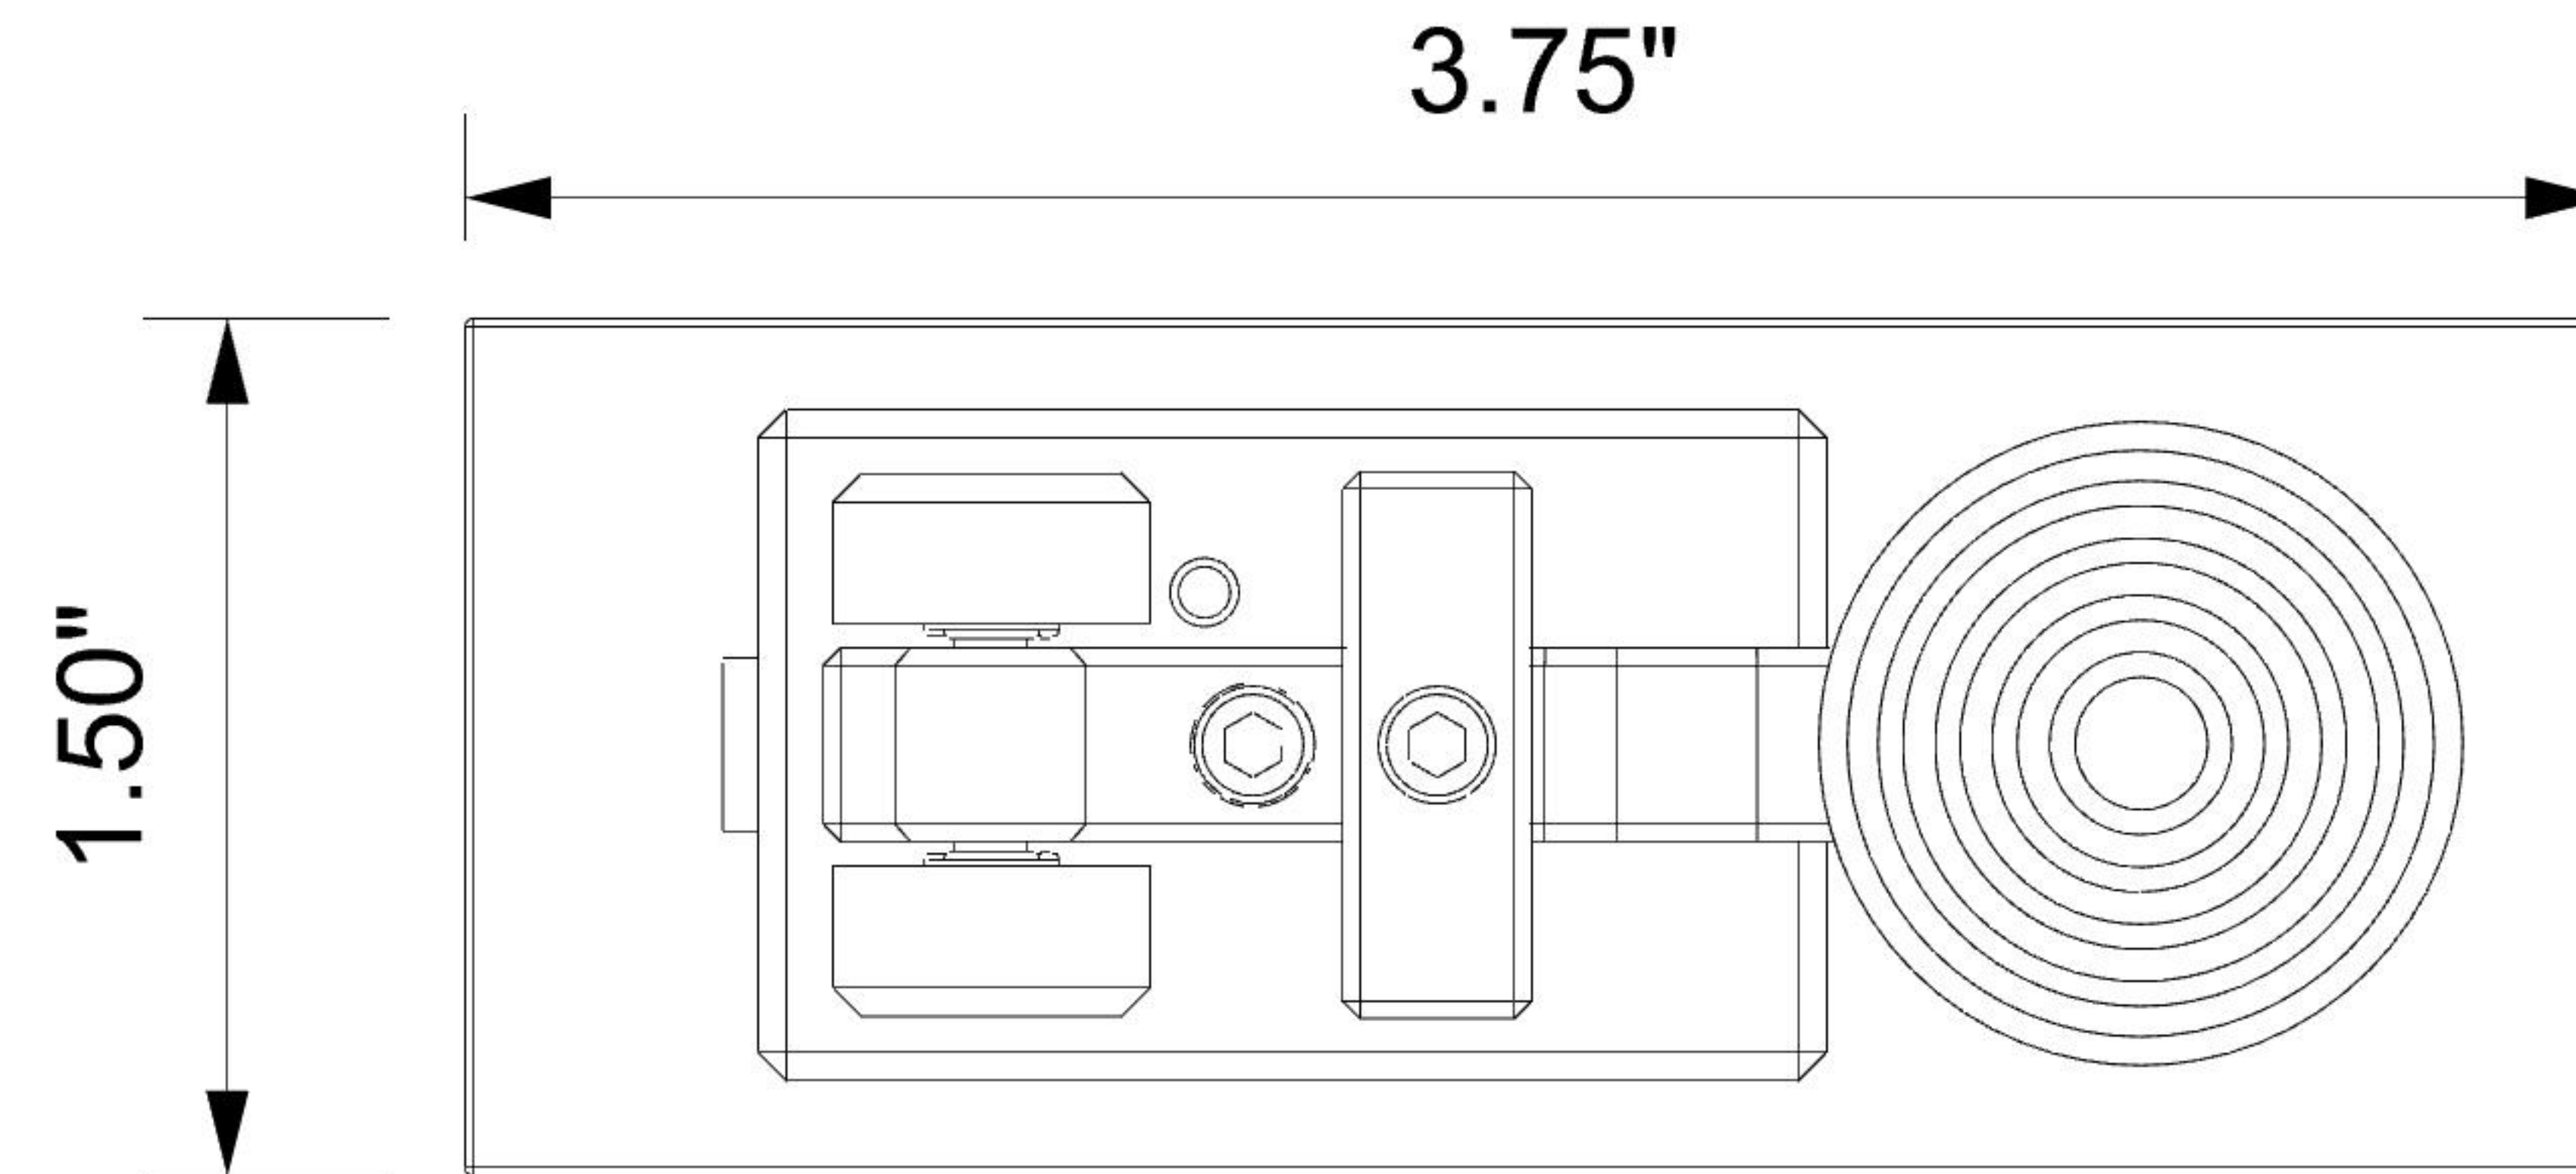

CW Morse Micro Straight Key

All Rights Reserved
2022 CW Morse LLC
cwmorse.us