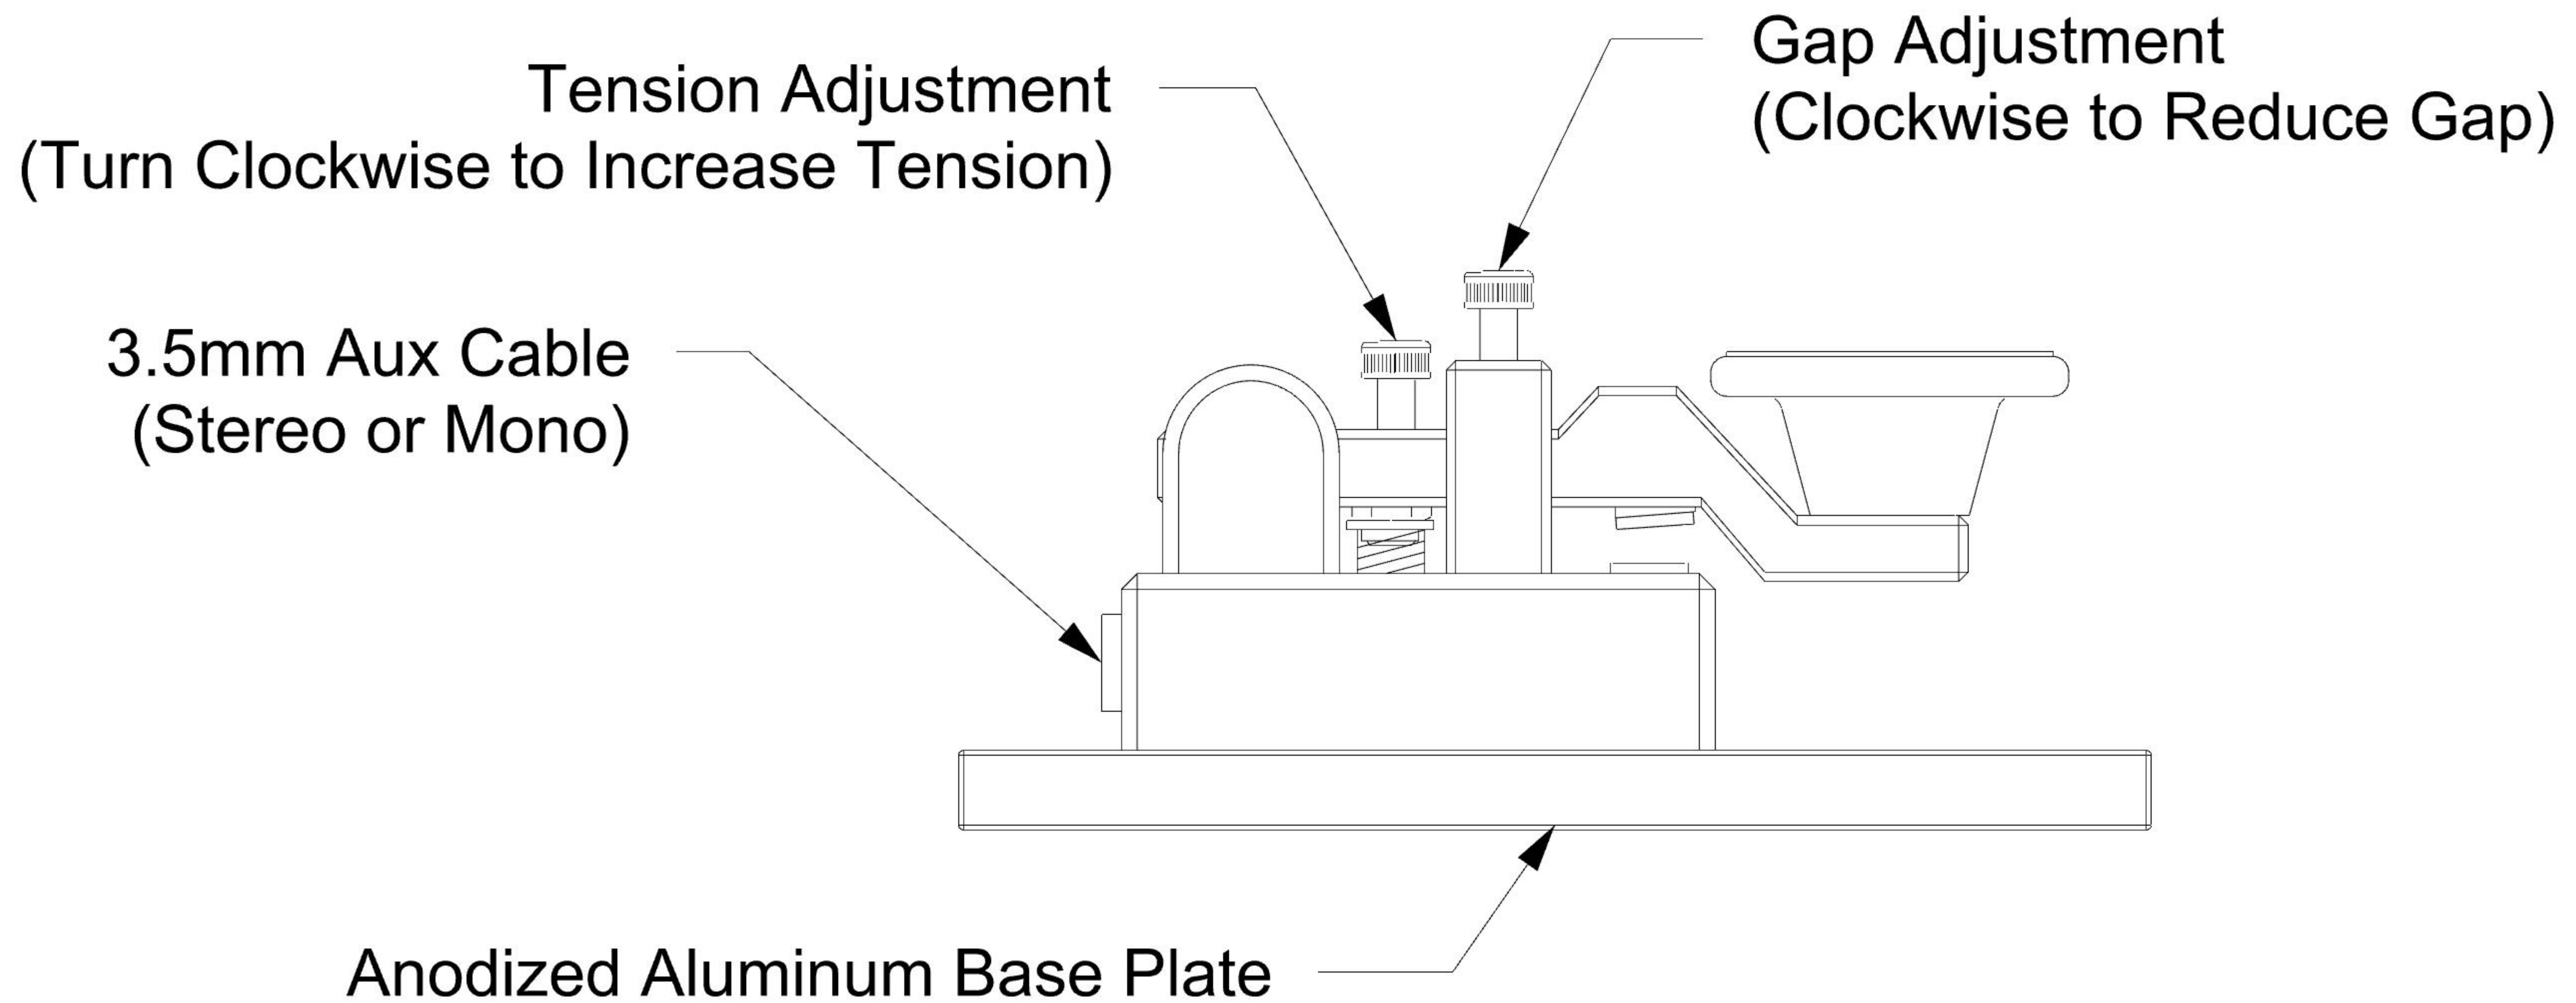

CW Morse Micro Straight Key

**All Rights Reserved
2022 CW Morse LLC
cwmorse.us**