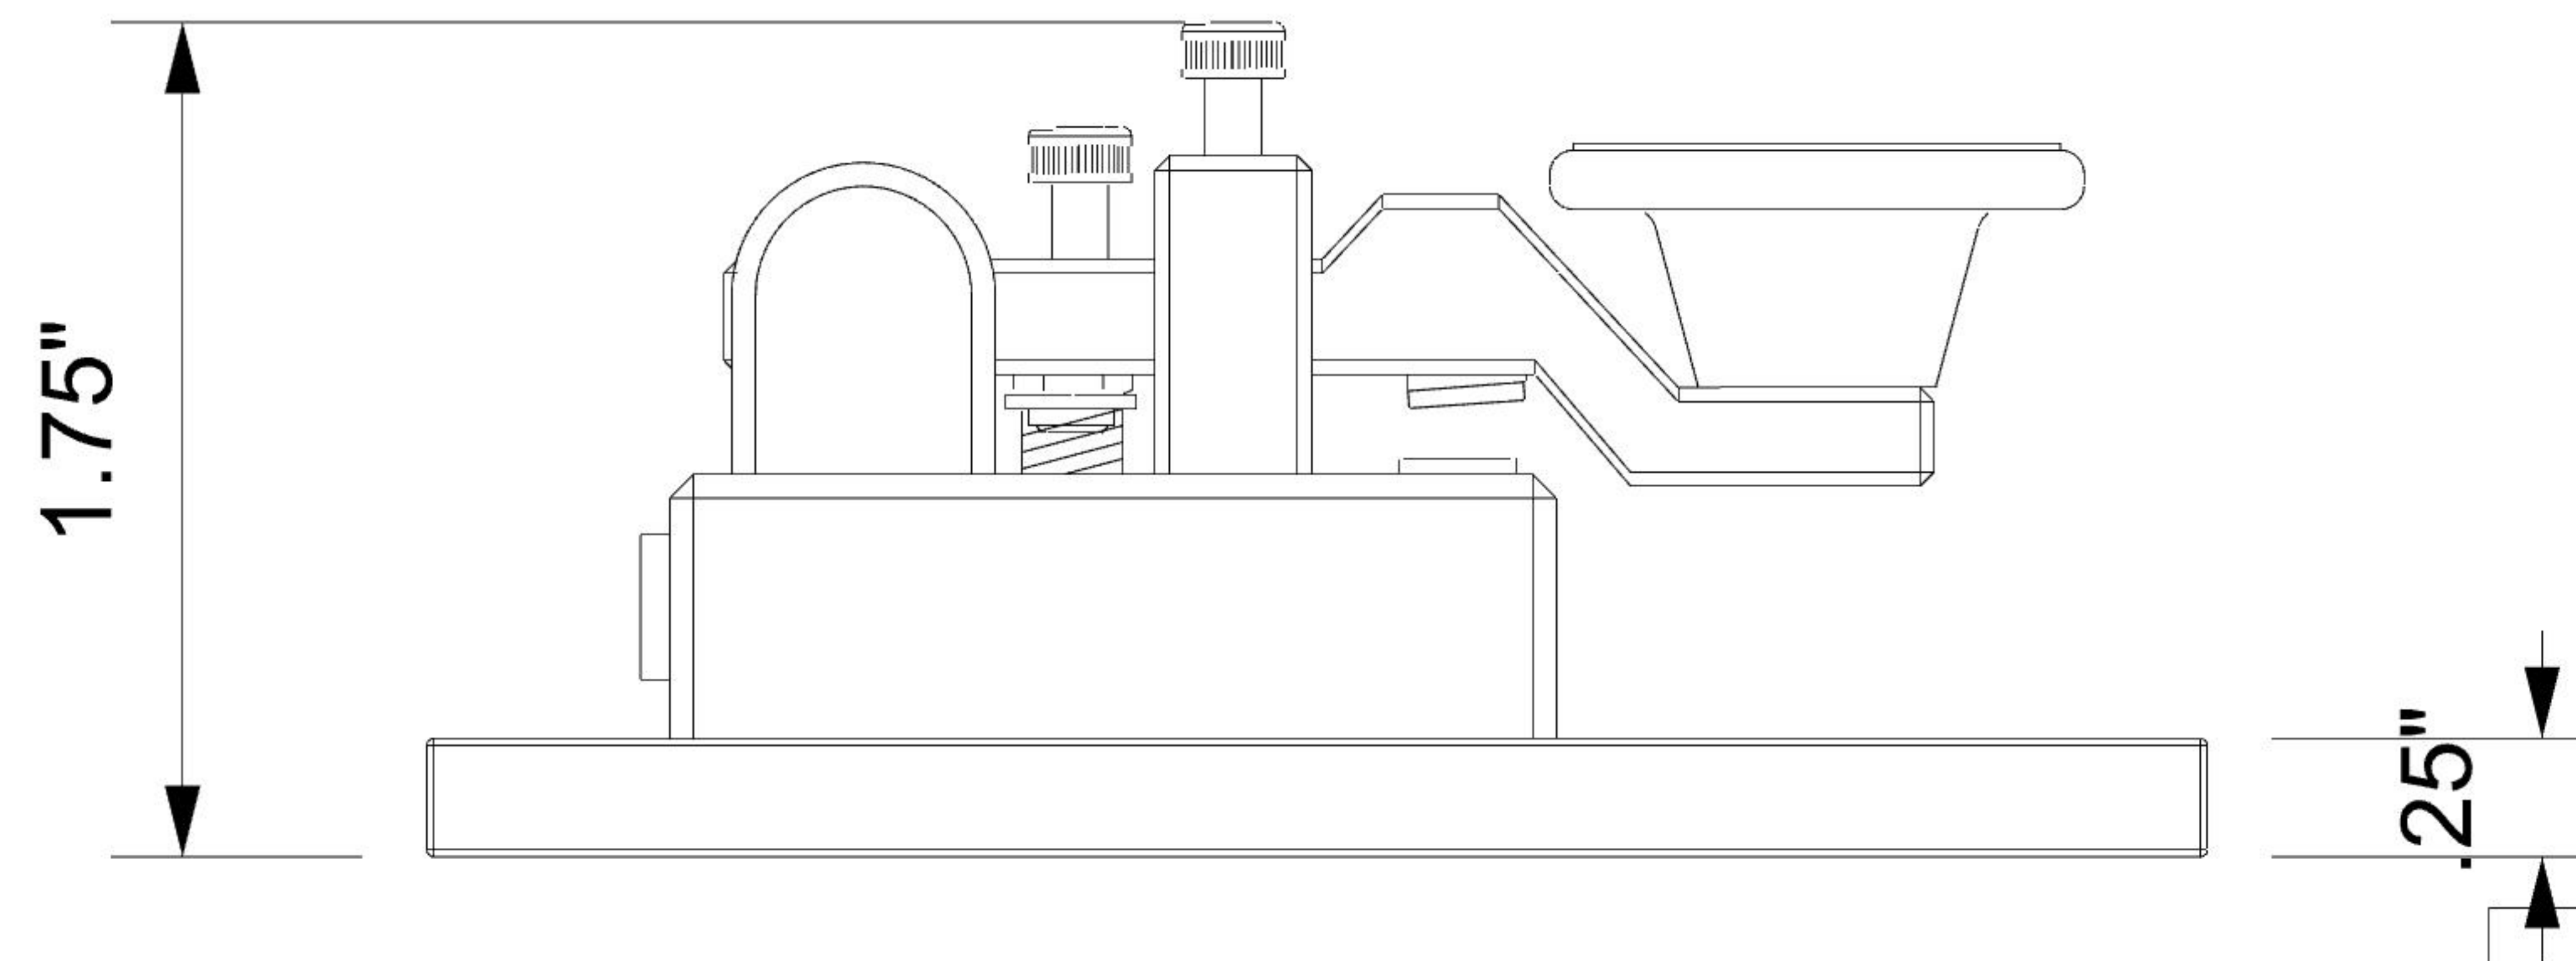

CW Morse Micro Straight Key

All Rights Reserved
2022 CW Morse LLC
cwmorse.us