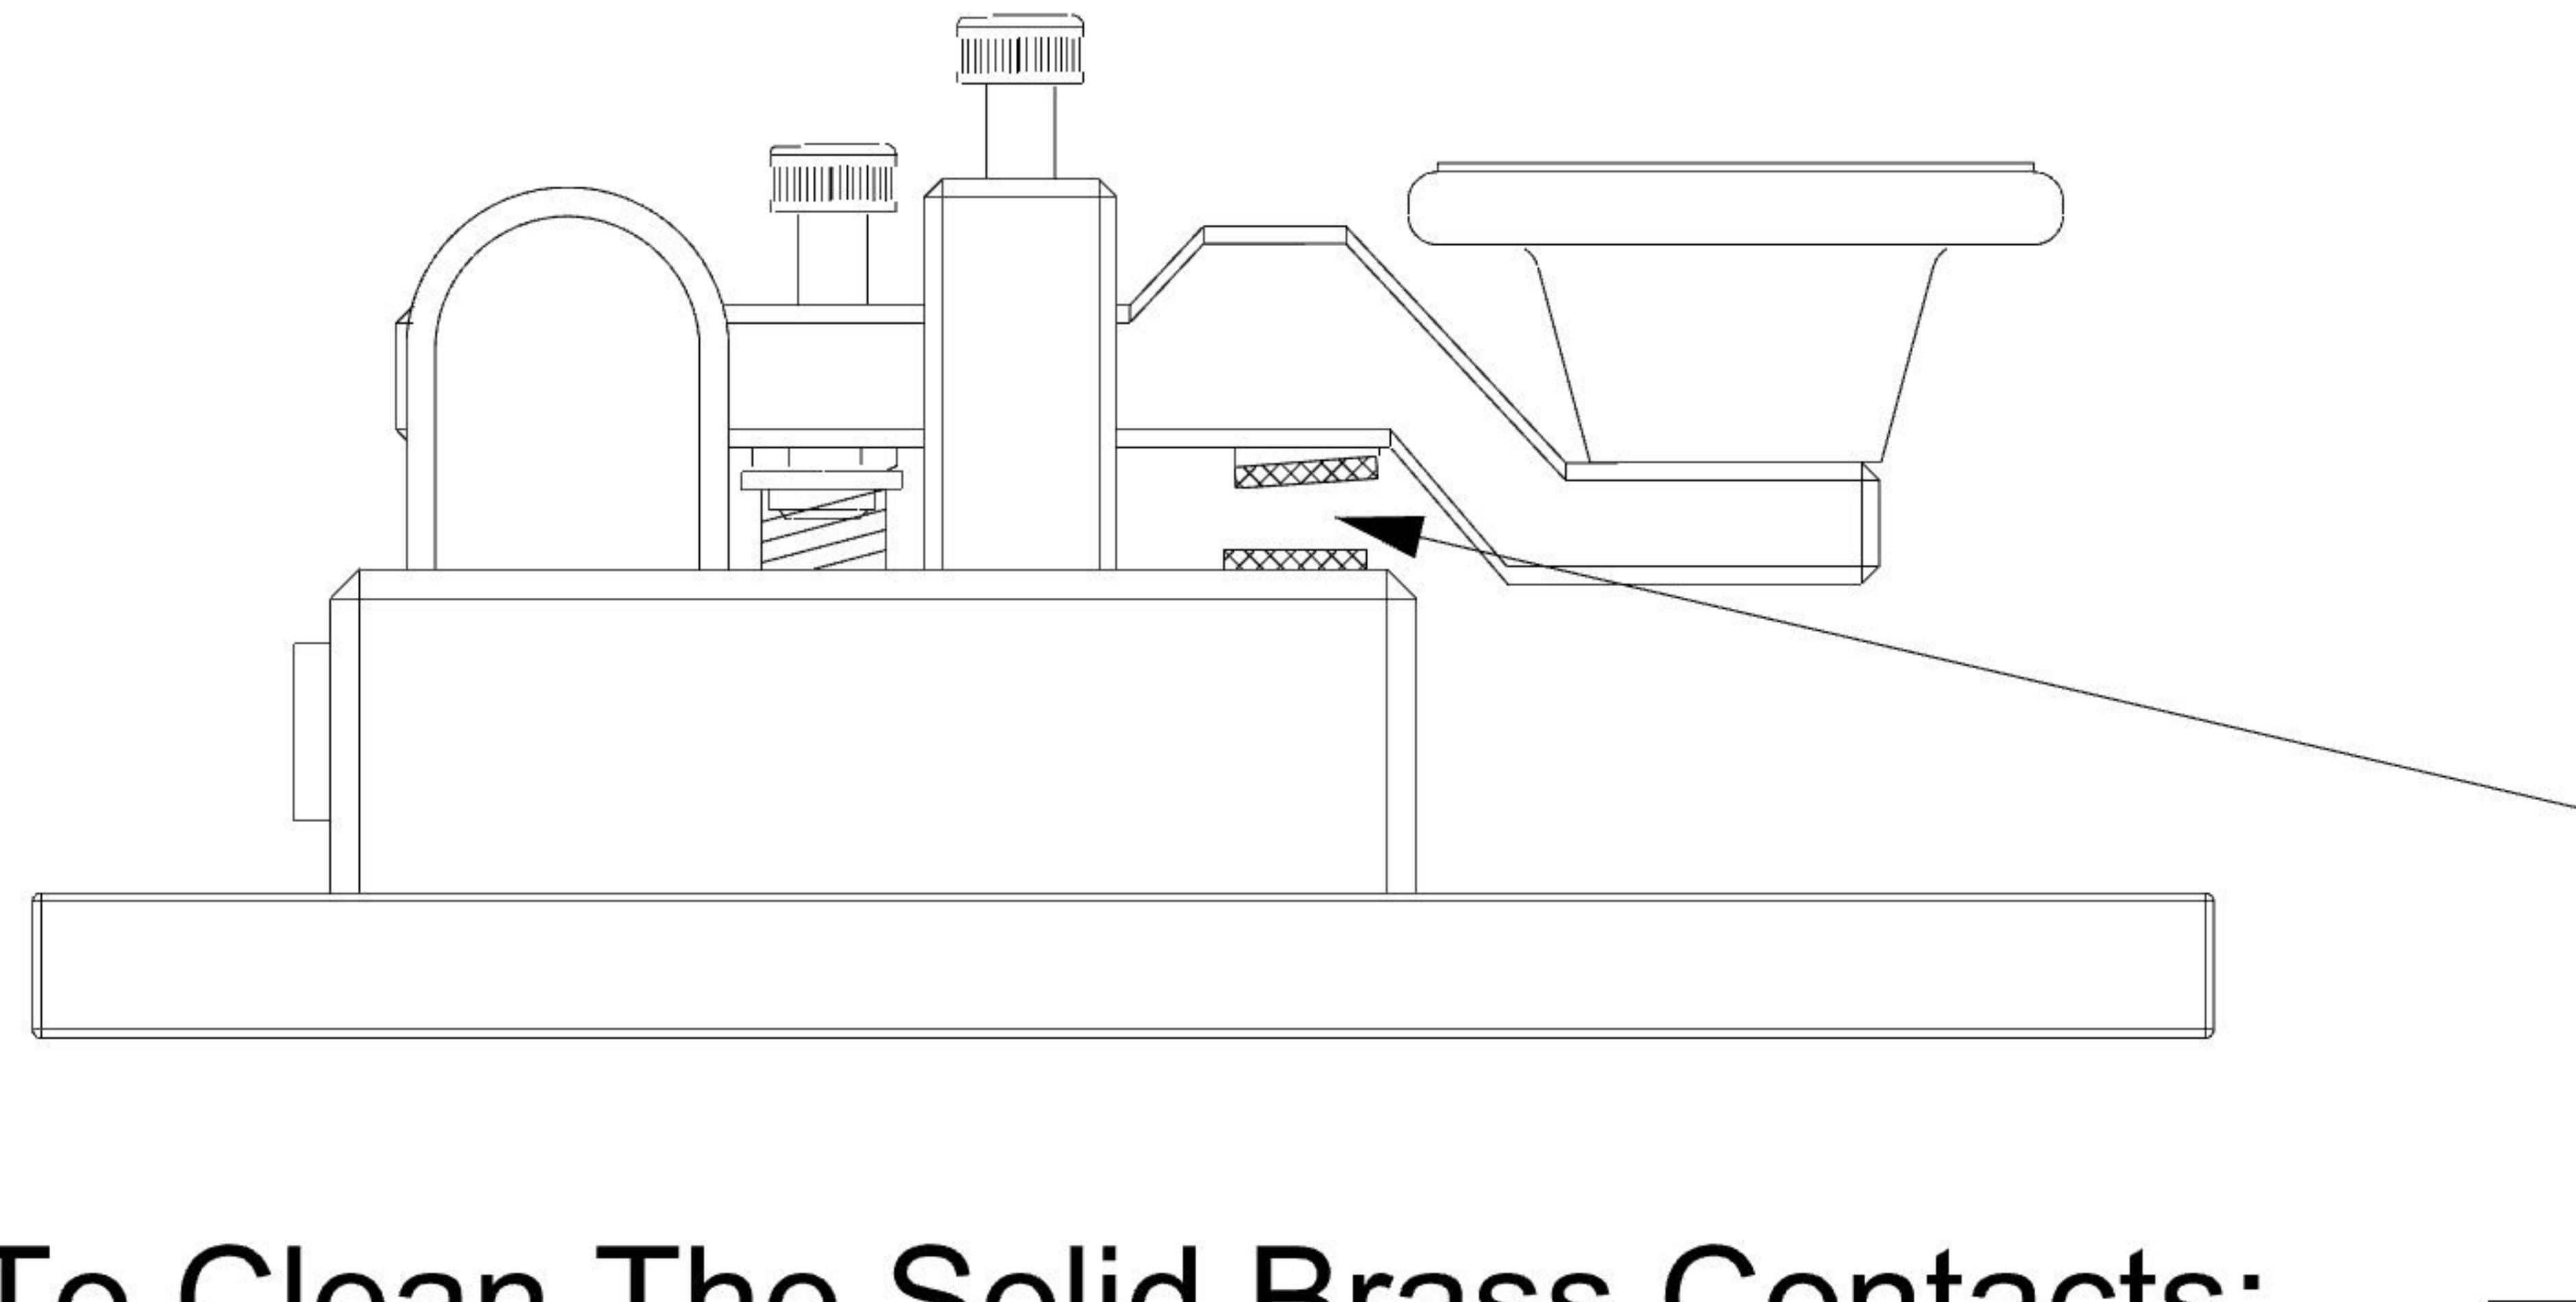

CW Morse Micro Straight Key

How To Clean The Solid Brass Contacts:

Use a small 1/2" wide strip of 220 grit sandpaper or Paper Nail File.
Close Contacts gently and Pull Sandpaper Through
Flip Paper Over And Repeat

**All Rights Reserved
2022 CW Morse LLC
cwmorse.us**